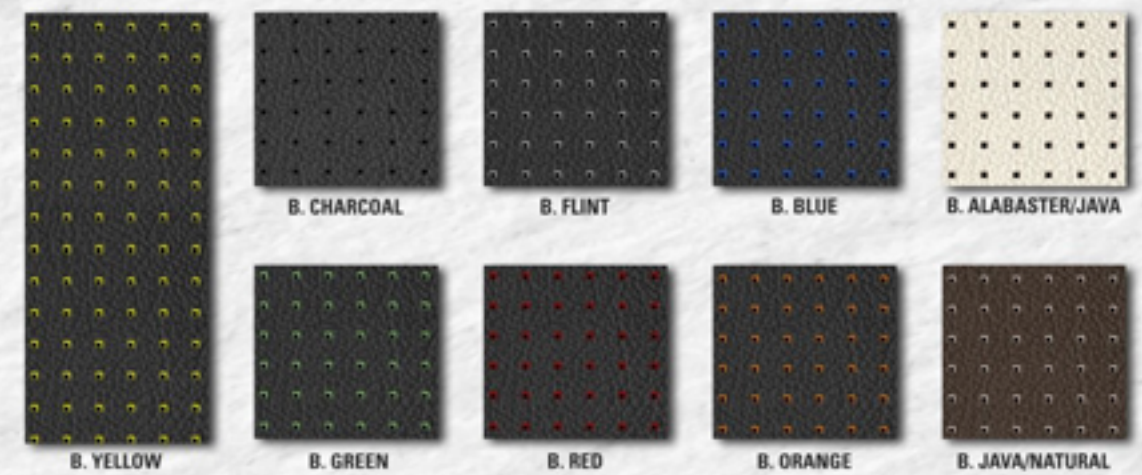

SQUARE PERFORATED DUO-TONE LEATHER

>dc400

INTÉRIEURS EN CUIR

CUSTOM EMBROIDERY
\$400 (PER PAIR)

DOUBLE DIAMOND
STITCH

SINGLE DIAMOND
STITCH

BARRACUDA
PERFORATED DUO-TONE >dc400

6TH MIDDLE SUV SEAT 100
PERFORATION 100
2 TONE COLOR 100
PIPING 100
COLOR STITCH 100
DIAMOND STITCH 400

1 ROW INTERIOR 1599
2 ROW INTERIOR 1679
3 ROW INTERIOR 2299

OPTIONS DE LUXE

OPTION 1

BENTLEY CUIR
CONNOLLY LEATHER
499

OPTION 2

SIÈGE VENTILÉ
VENTILATED SEAT

899
CHAQUE
EACH

OPTION 3